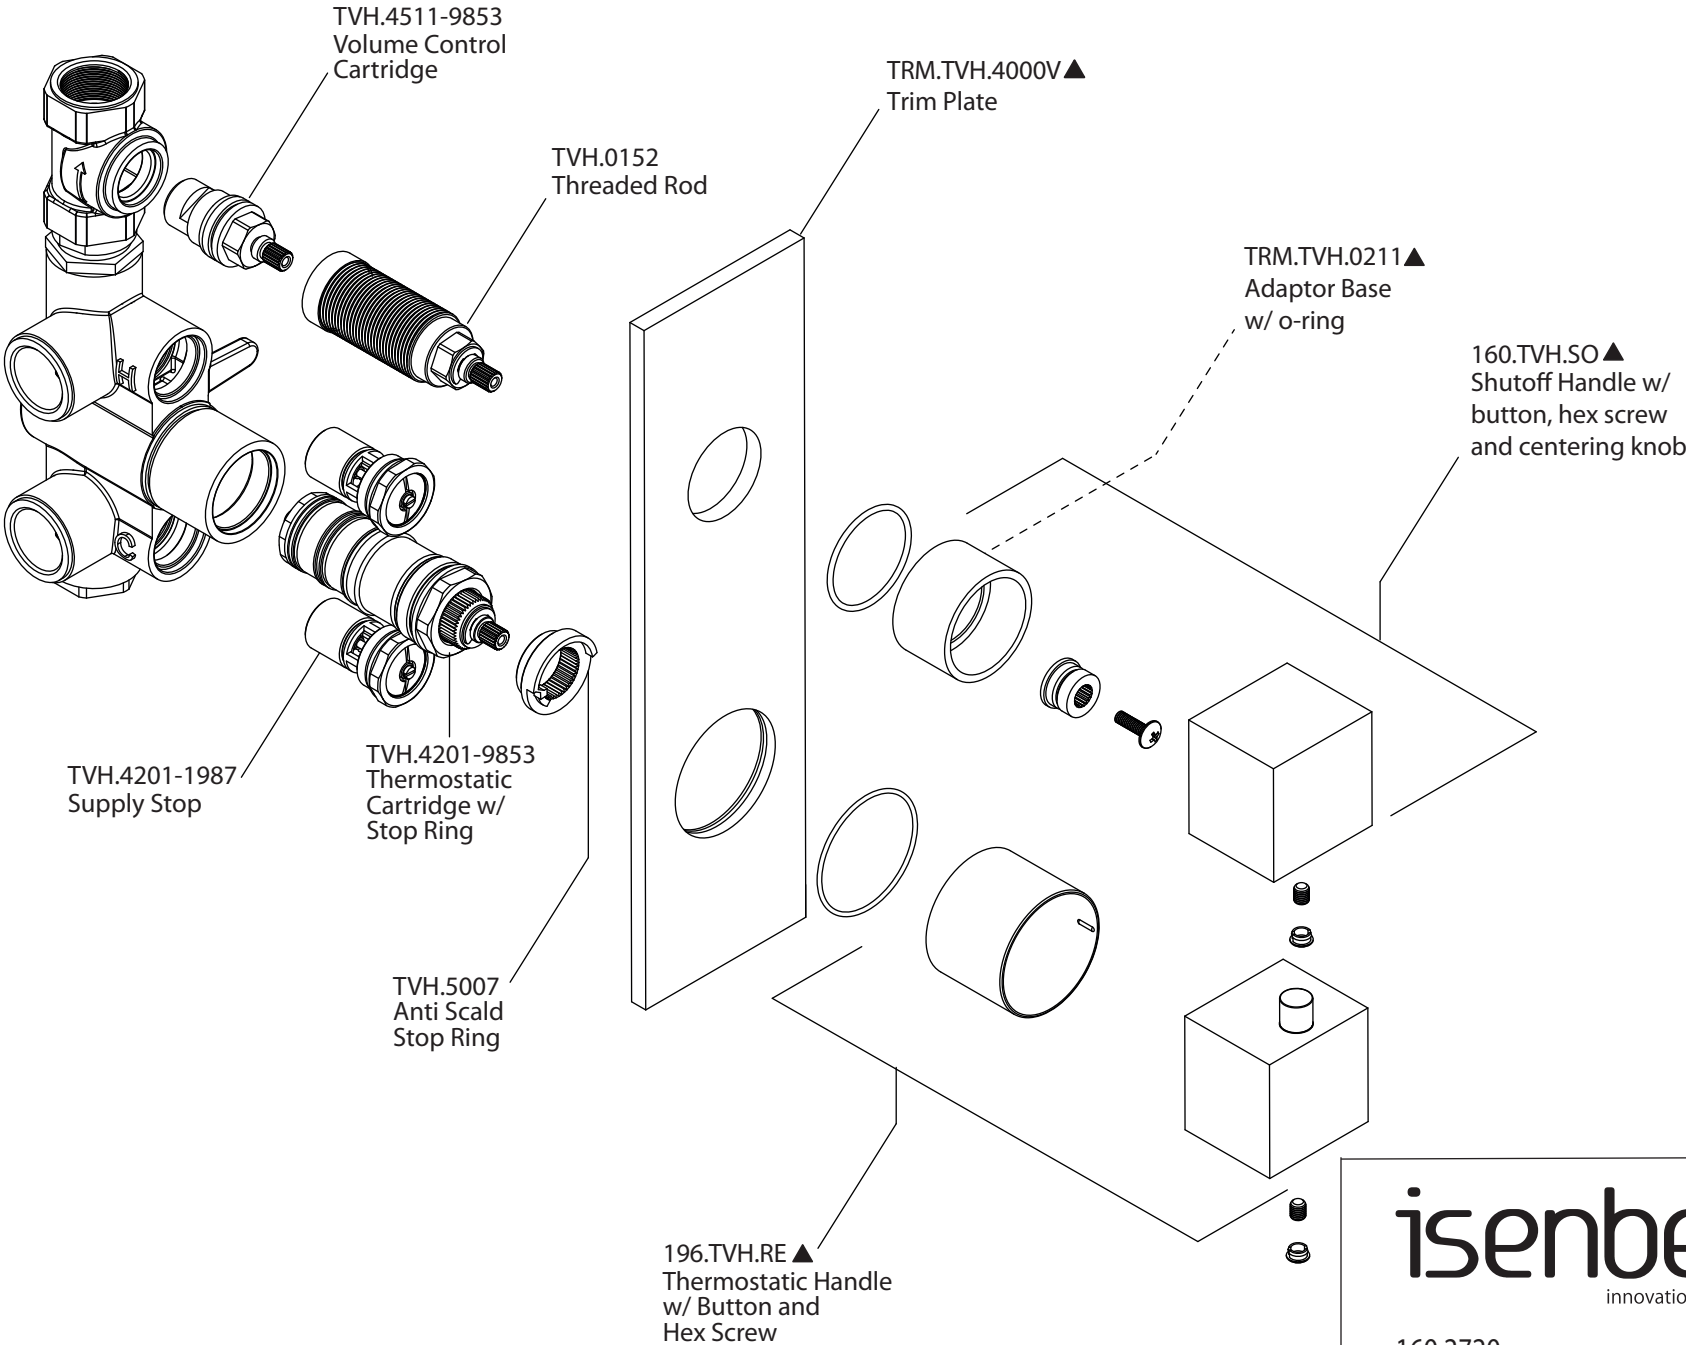

# Product Parts Breakdown

**isenberg**  
innovation+design

160.2720

Ver 2.53