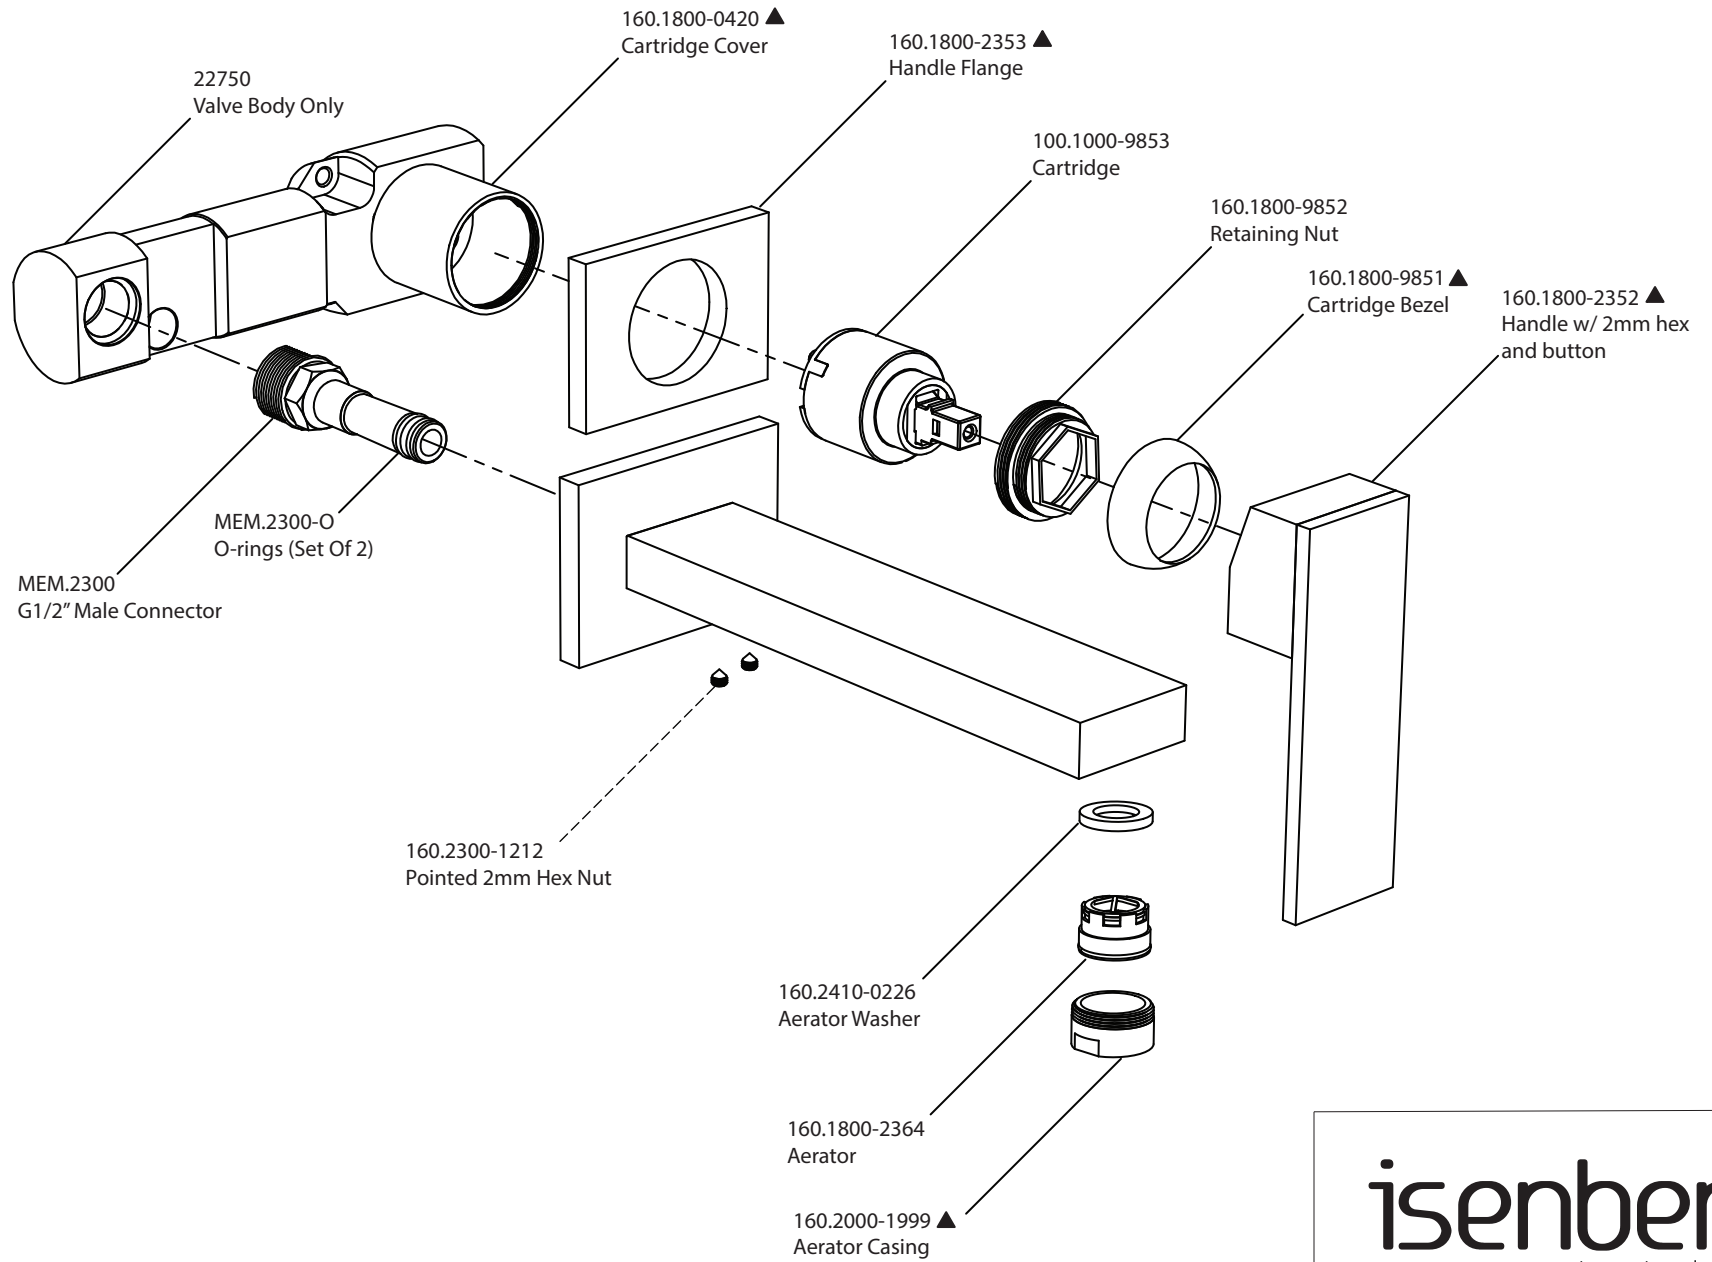

Product Parts Breakdown

isenberg
innovation+design

160.1800