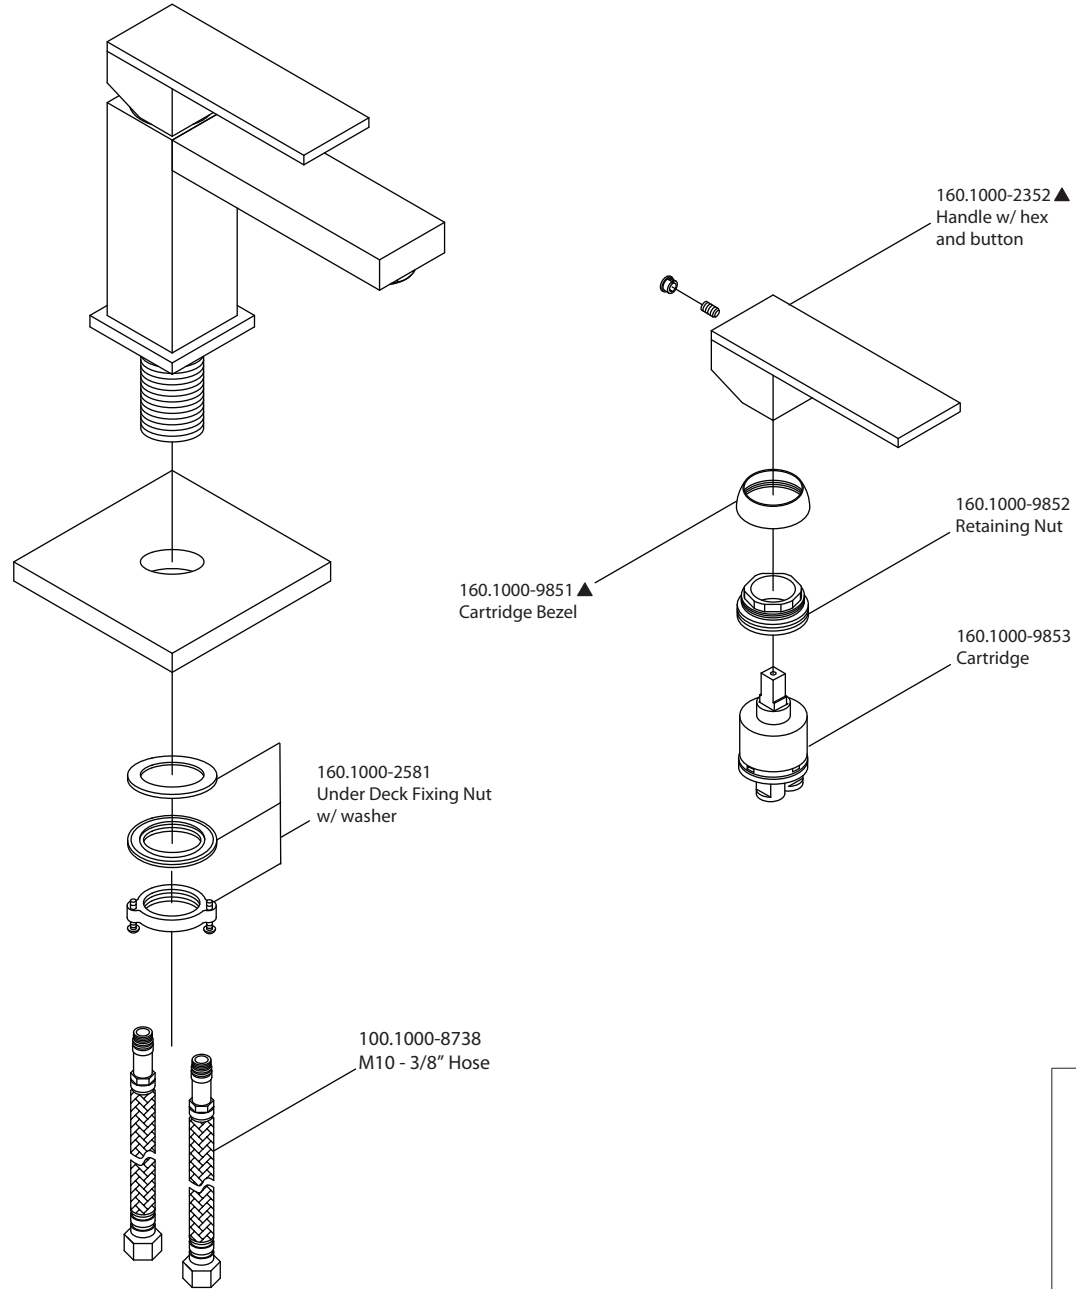

Product Parts Breakdown

isenberg
innovation+design

160-1000